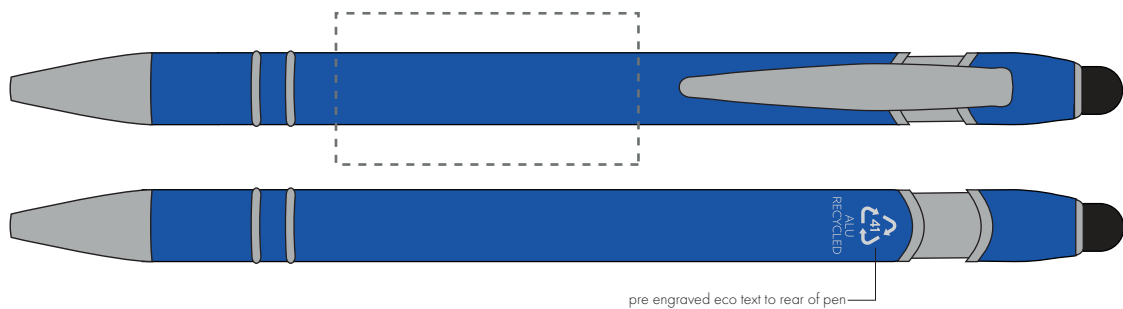

Your Ref:  
Our Ref:

Quantity:  
Version: 1

Product Code: TPC731401  
Product Colour: BLUE

**PRINTING CONCERNS:**

We stock this item in the following colours

**PANTONE REFERENCE(S)**

● Engrave

ARTWORK SCALE 100%  
Rotary Engrave Area:  
40mm x 20mm

Product Image for visualisation  
- colours may vary

ARTWORK SCALE 100%

The dashed line is to demonstrate print area and will not appear on your printed item

**PLEASE NOTE:**

- All colours including print and product are for visual purposes only and should not be regarded as the actual colour of the product and print.
- Some products may vary from batch to batch and may differ from previous orders.
- The colour and texture of a product can also have an effect on the final print colour.
- By approving this order we accept that you understand these terms.