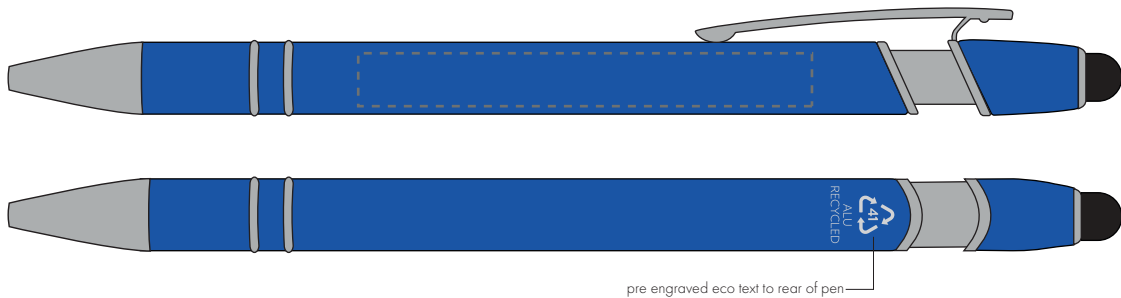

Your Ref:	Quantity:	Product Code: TPC731401
Our Ref:	Version: 1	Product Colour: BLUE

PRINTING CONCERNS:

We stock this item in the following colours

**PANTONE REFERENCE(S)**

● Engrave

ARTWORK SCALE 100%

ARTWORK SCALE 100%

Side Engrave Area:

60mm x 7mm

Product Image for visualisation
- colours may vary

The dashed line is to demonstrate print area and will not appear on your printed item

PLEASE NOTE:

- All colours including print and product are for visual purposes only and should not be regarded as the actual colour of the product and print.
- Some products may vary from batch to batch and may differ from previous orders.
- The colour and texture of a product can also have an effect on the final print colour.
- By approving this order we accept that you understand these terms.