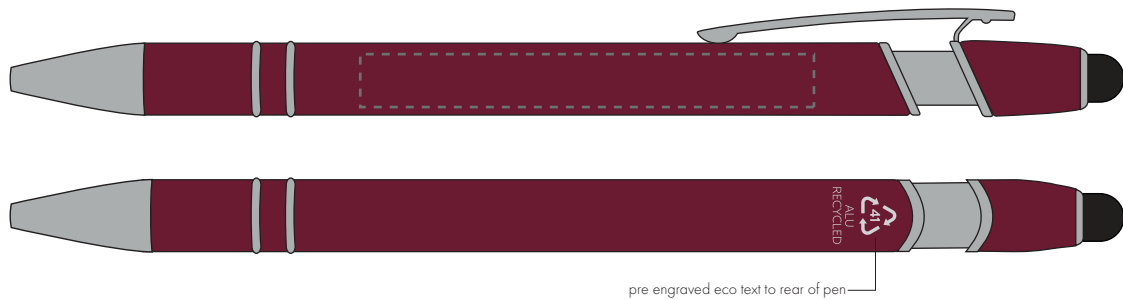

Your Ref:	Quantity:	Product Code: TPC731401
Our Ref:	Version: 1	Product Colour: BURGUNDY

**PRINTING CONCERNS:**

We stock this item in the following colours

**PANTONE REFERENCE(S)**
 Full colour printing

ARTWORK SCALE 100%

Digital print area:

60mm x 7mm

pre engraved eco text to rear of pen

Product Image for visualisation  
- colours may vary

The dashed line is to demonstrate print area and will not appear on your printed item