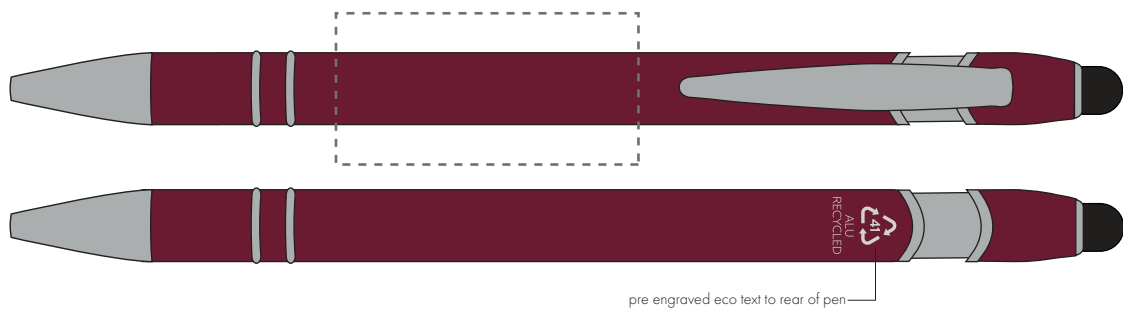

Your Ref:
Our Ref:

Quantity:
Version: 1

Product Code: TPC731401
Product Colour: BURGUNDY

PRINTING CONCERNS:

We stock this item in the following colours

**PANTONE REFERENCE(S)**

● Engrave

ARTWORK SCALE 100%
Rotary Engrave Area:
40mm x 20mm

Product Image for visualisation
- colours may vary

ARTWORK SCALE 100%

The dashed line is to demonstrate print area and will not appear on your printed item

PLEASE NOTE:

- All colours including print and product are for visual purposes only and should not be regarded as the actual colour of the product and print.
- Some products may vary from batch to batch and may differ from previous orders.
- The colour and texture of a product can also have an effect on the final print colour.
- By approving this order we accept that you understand these terms.