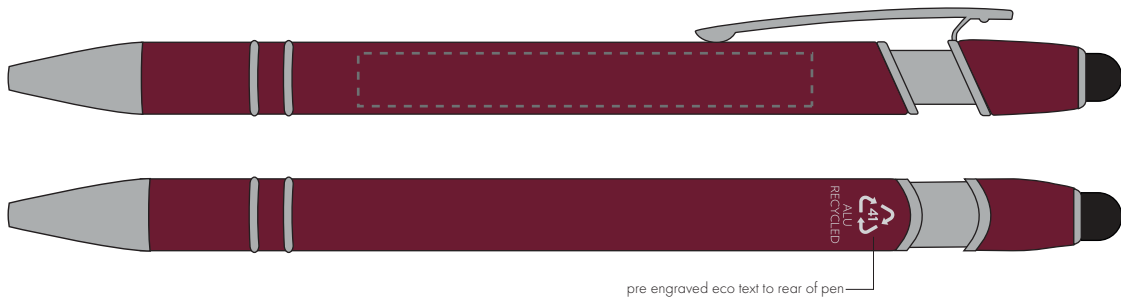

Your Ref:	Quantity:	Product Code: TPC731401
Our Ref:	Version: 1	Product Colour: BURGUNDY

**PRINTING CONCERNS:**

We stock this item in the following colours

**PANTONE REFERENCE(S)**

● Engrave

ARTWORK SCALE 100%

ARTWORK SCALE 100%

Side Engrave Area:

60mm x 7mm

pre engraved eco text to rear of pen

Product Image for visualisation  
- colours may vary

The dashed line is to demonstrate print area and will not appear on your printed item