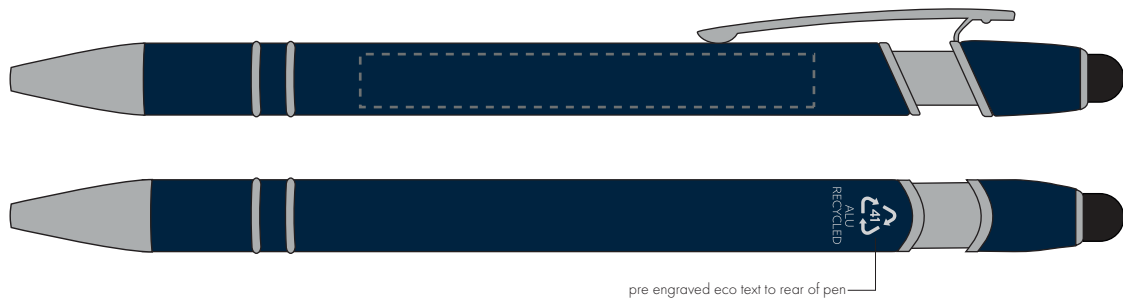

Your Ref:	Quantity:	Product Code: TPC731401
Our Ref:	Version: 1	Product Colour: DARK BLUE

PRINTING CONCERNS:

We stock this item in the following colours

**PANTONE REFERENCE(S)**
 Full colour printing

ARTWORK SCALE 100%

Digital print area:

60mm x 7mm

pre engraved eco text to rear of pen

Product Image for visualisation
- colours may vary

The dashed line is to demonstrate print area and will not appear on your printed item