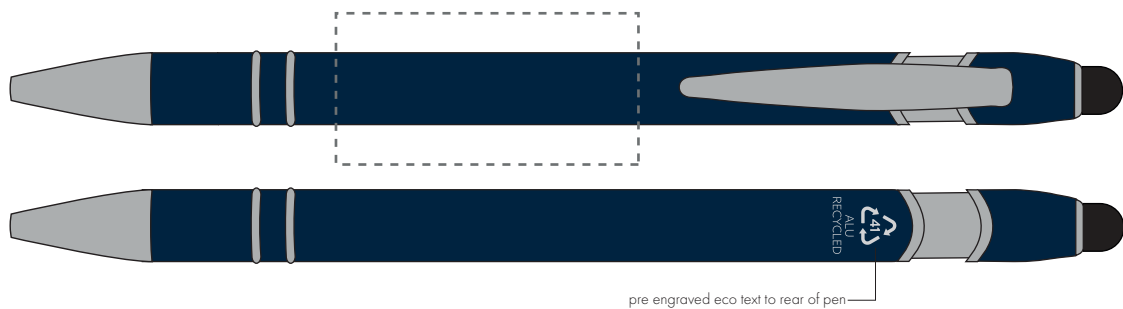

Your Ref:
Our Ref:

Quantity:
Version: 1

Product Code: TPC731401
Product Colour: DARK BLUE

PRINTING CONCERNS:

We stock this item in the following colours

**PANTONE REFERENCE(S)**

● Engrave

ARTWORK SCALE 100%
Rotary Engrave Area:
40mm x 20mm

Product Image for visualisation
- colours may vary

ARTWORK SCALE 100%

The dashed line is to demonstrate print area and will not appear on your printed item

PLEASE NOTE:

- All colours including print and product are for visual purposes only and should not be regarded as the actual colour of the product and print.
- Some products may vary from batch to batch and may differ from previous orders.
- The colour and texture of a product can also have an effect on the final print colour.
- By approving this order we accept that you understand these terms.