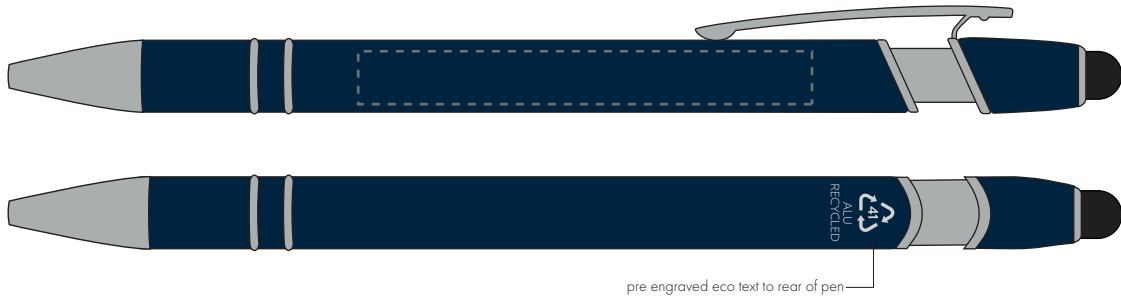

Your Ref:
Our Ref:

Quantity:
Version: 1

Product Code: TPC731401
Product Colour: DARK BLUE

PRINTING CONCERNS:

We stock this item in the following colours

**PANTONE REFERENCE(S)**

● Engrave

ARTWORK SCALE 100%

ARTWORK SCALE 100%
Side Engrave Area:
60mm x 7mm

Product Image for visualisation
- colours may vary

The dashed line is to demonstrate print area and will not appear on your printed item

PLEASE NOTE:

- All colours including print and product are for visual purposes only and should not be regarded as the actual colour of the product and print.
- Some products may vary from batch to batch and may differ from previous orders.
- The colour and texture of a product can also have an effect on the final print colour.
- By approving this order we accept that you understand these terms.