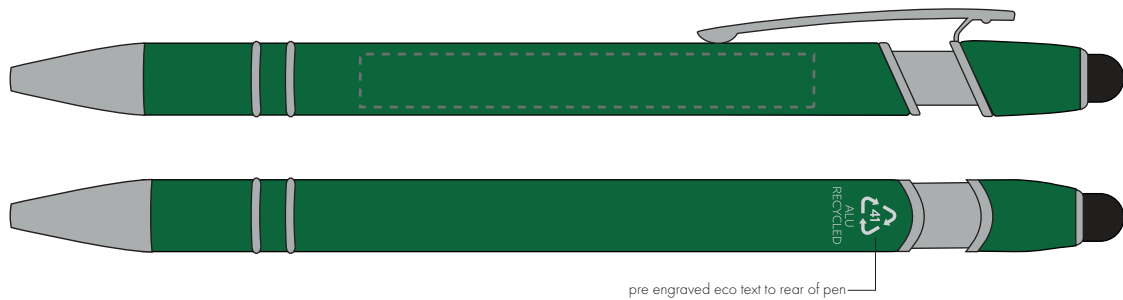

Your Ref:	Quantity:	Product Code: TPC731401
Our Ref:	Version: 1	Product Colour: GREEN

PRINTING CONCERNS:

We stock this item in the following colours

**PANTONE REFERENCE(S)**
 Full colour printing

ARTWORK SCALE 100%

Digital print area:

60mm x 7mm

Product Image for visualisation
- colours may vary

The dashed line is to demonstrate print area and will not appear on your printed item

PLEASE NOTE:

- All colours including print and product are for visual purposes only and should not be regarded as the actual colour of the product and print.
- Some products may vary from batch to batch and may differ from previous orders.
- The colour and texture of a product can also have an effect on the final print colour.
- By approving this order we accept that you understand these terms.