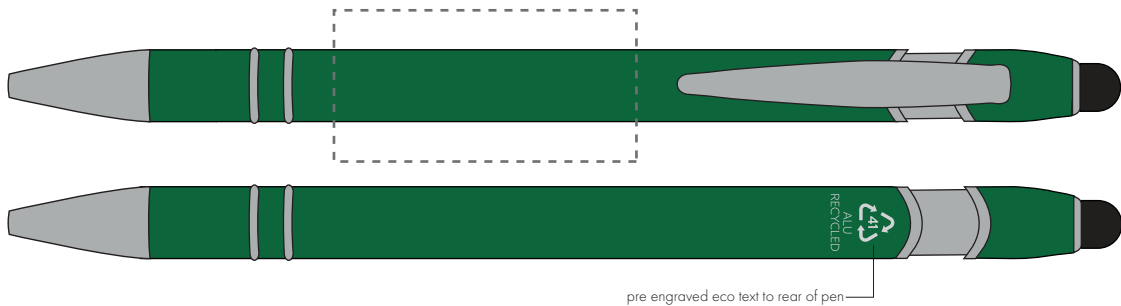

Your Ref:  
Our Ref:

Quantity:  
Version: 1

Product Code: TPC731401  
Product Colour: GREEN

**PRINTING CONCERNS:**

We stock this item in the following colours

**PANTONE REFERENCE(S)**

● Engrave

ARTWORK SCALE 100%  
Rotary Engrave Area:  
40mm x 20mm

pre engraved eco text to rear of pen

Product Image for visualisation  
- colours may vary

ARTWORK SCALE 100%

The dashed line is to demonstrate print area and will not appear on your printed item

**PLEASE NOTE:**