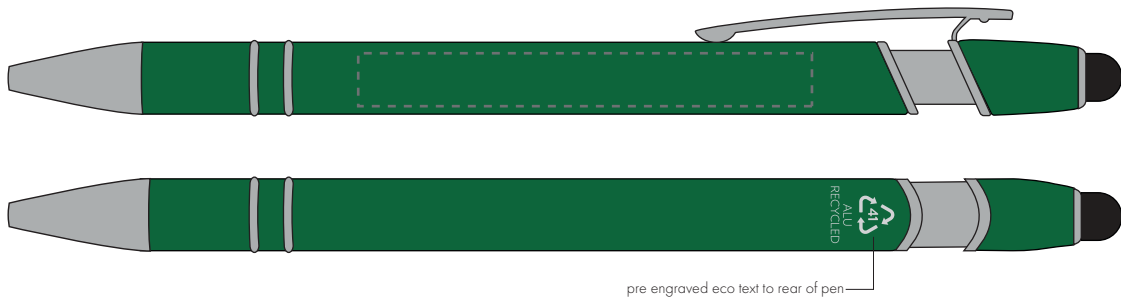

Your Ref:	Quantity:	Product Code: TPC731401
Our Ref:	Version: 1	Product Colour: GREEN

PRINTING CONCERNS:

We stock this item in the following colours

**PANTONE REFERENCE(S)**

● Engrave

ARTWORK SCALE 100%

ARTWORK SCALE 100%

Side Engrave Area:

60mm x 7mm

pre engraved eco text to rear of pen

Product Image for visualisation
- colours may vary**The dashed line is to demonstrate print area and will not appear on your printed item****PLEASE NOTE:**