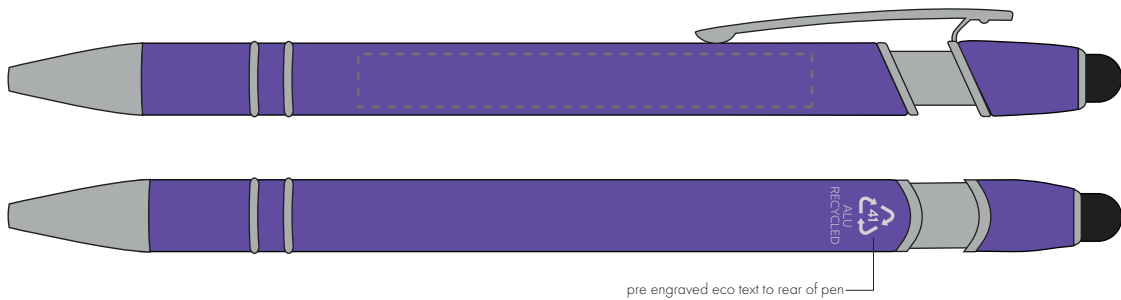

Your Ref:	Quantity:	Product Code: TPC731401
Our Ref:	Version: 1	Product Colour: PURPLE

**PRINTING CONCERNS:**

We stock this item in the following colours

**PANTONE REFERENCE(S)**
 Full colour printing

ARTWORK SCALE 100%

Digital print area:

60mm x 7mm

Product Image for visualisation  
- colours may vary

The dashed line is to demonstrate print area and will not appear on your printed item

**PLEASE NOTE:**

- All colours including print and product are for visual purposes only and should not be regarded as the actual colour of the product and print.
- Some products may vary from batch to batch and may differ from previous orders.
- The colour and texture of a product can also have an effect on the final print colour.
- By approving this order we accept that you understand these terms.