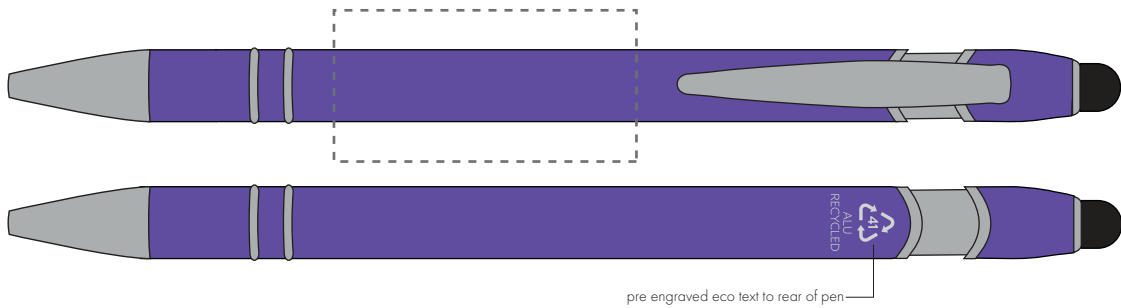

Your Ref:	Quantity:	Product Code: TPC731401
Our Ref:	Version: 1	Product Colour: PURPLE

PRINTING CONCERNS:

We stock this item in the following colours

**PANTONE REFERENCE(S)**

● Engrave

ARTWORK SCALE 100%

Rotary Engrave Area:

40mm x 20mm

pre engraved eco text to rear of pen

Product Image for visualisation
- colours may vary

ARTWORK SCALE 100%

The dashed line is to demonstrate print area and will not appear on your printed item