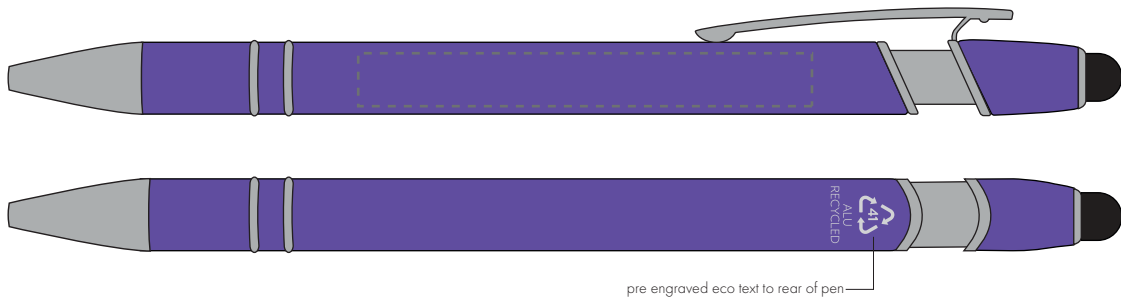

Your Ref:	Quantity:	Product Code: TPC731401
Our Ref:	Version: 1	Product Colour: PURPLE

PRINTING CONCERNS:

We stock this item in the following colours

**PANTONE REFERENCE(S)**

● Engrave

ARTWORK SCALE 100%

ARTWORK SCALE 100%

Side Engrave Area:

60mm x 7mm

Product Image for visualisation
- colours may vary

The dashed line is to demonstrate print area and will not appear on your printed item

PLEASE NOTE:

- All colours including print and product are for visual purposes only and should not be regarded as the actual colour of the product and print.
- Some products may vary from batch to batch and may differ from previous orders.
- The colour and texture of a product can also have an effect on the final print colour.
- By approving this order we accept that you understand these terms.