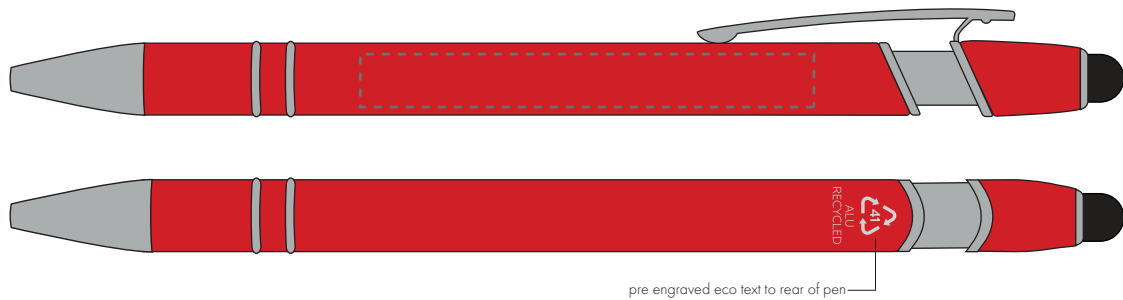

Your Ref:	Quantity:	Product Code: TPC731401
Our Ref:	Version: 1	Product Colour: RED

PRINTING CONCERNS:

We stock this item in the following colours

**PANTONE REFERENCE(S)**
 Full colour printing

ARTWORK SCALE 100%

Digital print area:

60mm x 7mm

Product Image for visualisation
- colours may vary

The dashed line is to demonstrate print area and will not appear on your printed item

PLEASE NOTE:

- All colours including print and product are for visual purposes only and should not be regarded as the actual colour of the product and print.
- Some products may vary from batch to batch and may differ from previous orders.
- The colour and texture of a product can also have an effect on the final print colour.
- By approving this order we accept that you understand these terms.