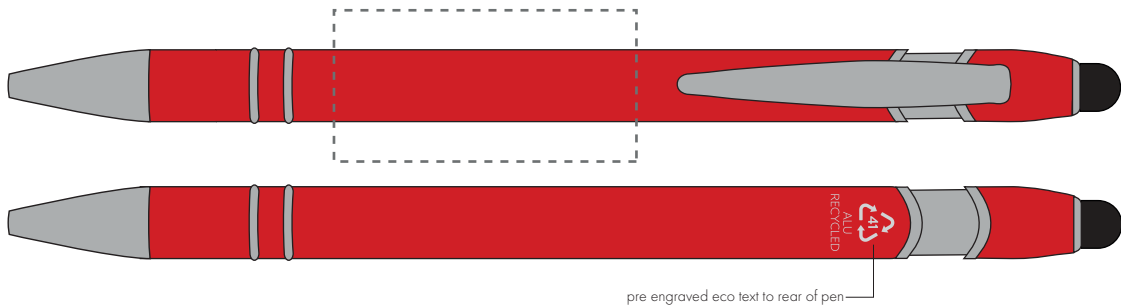

Your Ref:	Quantity:	Product Code: TPC731401
Our Ref:	Version: 1	Product Colour: RED

PRINTING CONCERNS:

We stock this item in the following colours

**PANTONE REFERENCE(S)**

● Engrave

ARTWORK SCALE 100%

Rotary Engrave Area:

40mm x 20mm

pre engraved eco text to rear of pen

Product Image for visualisation
- colours may vary

ARTWORK SCALE 100%

The dashed line is to demonstrate print area and will not appear on your printed item