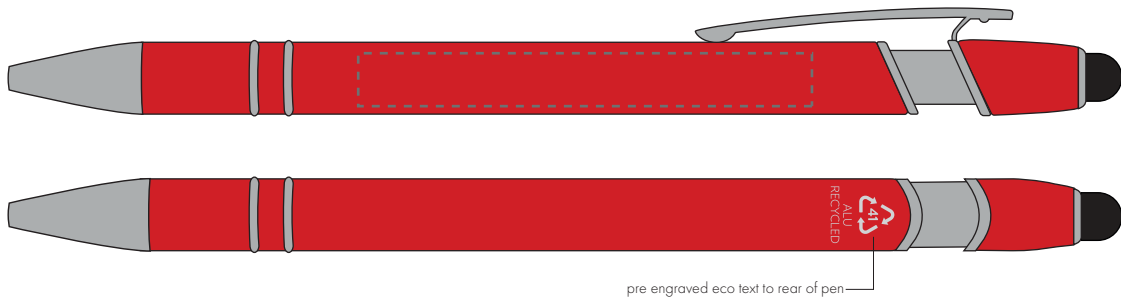

Your Ref:	Quantity:	Product Code: TPC731401
Our Ref:	Version: 1	Product Colour: RED

PRINTING CONCERNS:

We stock this item in the following colours

**PANTONE REFERENCE(S)**

● Engrave

ARTWORK SCALE 100%

ARTWORK SCALE 100%

Side Engrave Area:

60mm x 7mm

Product Image for visualisation
- colours may vary

The dashed line is to demonstrate print area and will not appear on your printed item

PLEASE NOTE:

- All colours including print and product are for visual purposes only and should not be regarded as the actual colour of the product and print.
- Some products may vary from batch to batch and may differ from previous orders.
- The colour and texture of a product can also have an effect on the final print colour.
- By approving this order we accept that you understand these terms.