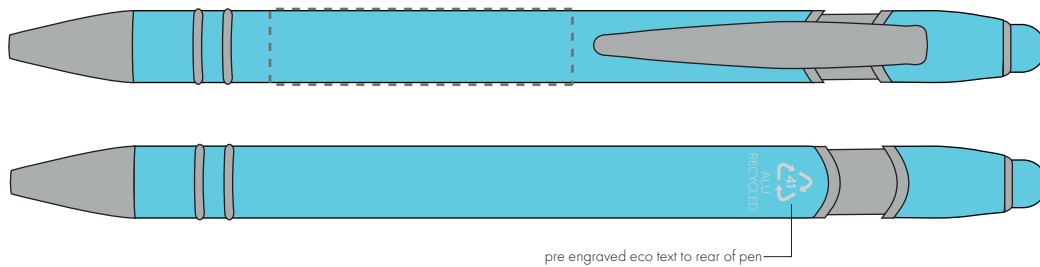

Your Ref:	Quantity:	Product Code: TPC731402
Our Ref:	Version: 1	Product Colour: LIGHT BLUE

**PRINTING CONCERNS:**

We stock this item in the following colours

**PANTONE REFERENCE(S)**

● Engraving

ARTWORK SCALE 100%

ARTWORK SCALE 100%

Flat Engrave Area:

40mm x 10mm

Product Image for visualisation  
- colours may vary

The dashed line is to demonstrate print area and will not appear on your printed item

**PLEASE NOTE:**