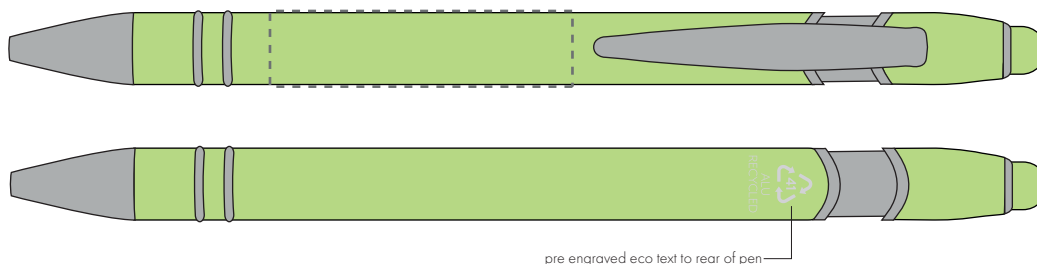

Your Ref:
Our Ref:Quantity:
Version: 1Product Code: TPC731402
Product Colour: LIGHT GREEN**PRINTING CONCERNS:**

We stock this item in the following colours

**PANTONE REFERENCE(S)**

● Engraving

ARTWORK SCALE 100%

ARTWORK SCALE 100%

Flat Engrave Area:
40mm x 10mmProduct Image for visualisation
- colours may vary**The dashed line is to demonstrate print area and will not appear on your printed item****PLEASE NOTE:**