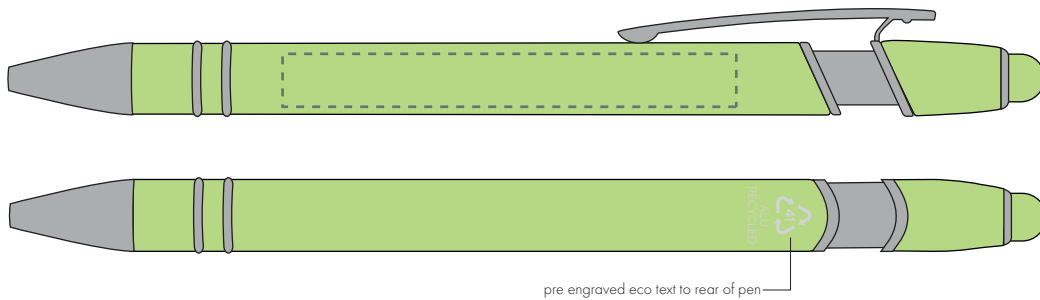

Your Ref:	Quantity:	Product Code: TPC731402
Our Ref:	Version: 1	Product Colour: LIGHT GREEN

PRINTING CONCERNS:

We stock this item in the following colours

**PANTONE REFERENCE(S)**

● Engraving

ARTWORK SCALE 100%

ARTWORK SCALE 100%

Side Engrave Area:
60mm x 7mmProduct Image for visualisation
- colours may vary**The dashed line is to demonstrate print area and will not appear on your printed item****PLEASE NOTE:**