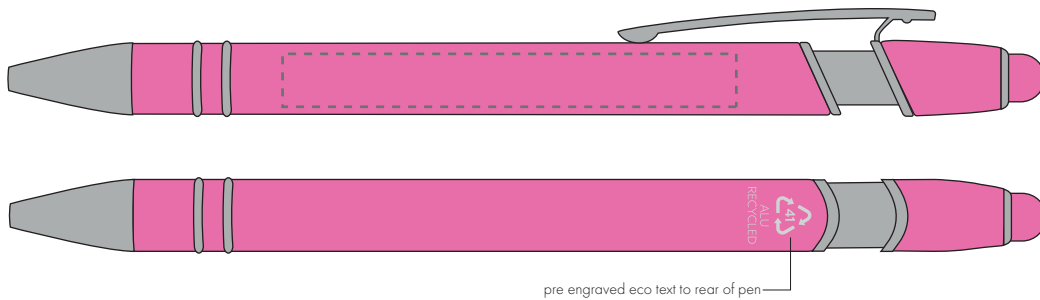

Your Ref:	Quantity:	Product Code: TPC731402
Our Ref:	Version: 1	Product Colour: PINK

PRINTING CONCERNS:

We stock this item in the following colours

**PANTONE REFERENCE(S)**
 Full colour printing

ARTWORK SCALE 100%

ARTWORK SCALE 100%

Digital Print Area:
60mm x 7mm

Product Image for visualisation
- colours may vary

The dashed line is to demonstrate print area and will not appear on your printed item

PLEASE NOTE:

- All colours including print and product are for visual purposes only and should not be regarded as the actual colour of the product and print.
- Some products may vary from batch to batch and may differ from previous orders.
- The colour and texture of a product can also have an effect on the final print colour.
- By approving this order we accept that you understand these terms.