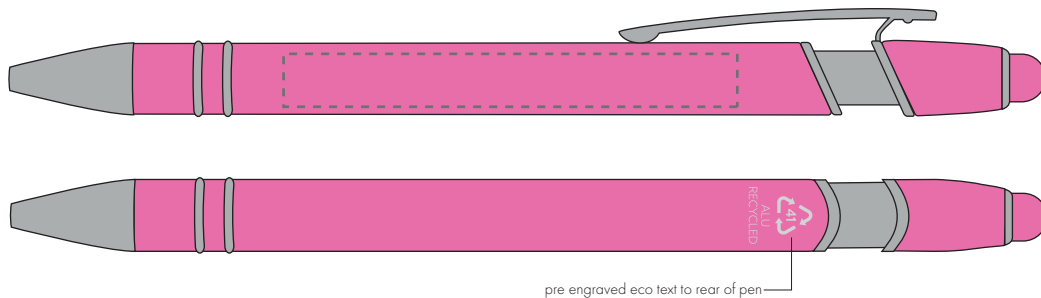

Your Ref:	Quantity:	Product Code: TPC731402
Our Ref:	Version: 1	Product Colour: PINK

PRINTING CONCERNS:

We stock this item in the following colours

**PANTONE REFERENCE(S)**

● Engraving

ARTWORK SCALE 100%

ARTWORK SCALE 100%

Side Engrave Area:
60mm x 7mmProduct Image for visualisation
- colours may vary**The dashed line is to demonstrate print area and will not appear on your printed item****PLEASE NOTE:**

- All colours including print and product are for visual purposes only and should not be regarded as the actual colour of the product and print.
- Some products may vary from batch to batch and may differ from previous orders.
- The colour and texture of a product can also have an effect on the final print colour.
- By approving this order we accept that you understand these terms.