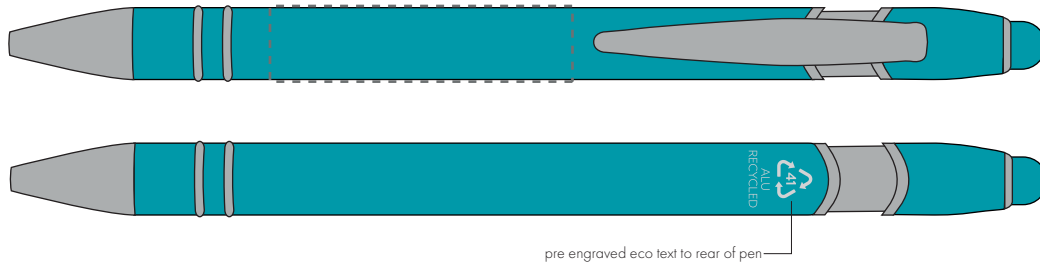

Your Ref:	Quantity:	Product Code: TPC731402
Our Ref:	Version: 1	Product Colour: TEAL

PRINTING CONCERNS:

We stock this item in the following colours

**PANTONE REFERENCE(S)**

● Engraving

ARTWORK SCALE 100%

ARTWORK SCALE 100%

Flat Engrave Area:

40mm x 10mm

Product Image for visualisation
- colours may vary

The dashed line is to demonstrate print area and will not appear on your printed item

PLEASE NOTE:

- All colours including print and product are for visual purposes only and should not be regarded as the actual colour of the product and print.
- Some products may vary from batch to batch and may differ from previous orders.
- The colour and texture of a product can also have an effect on the final print colour.
- By approving this order we accept that you understand these terms.