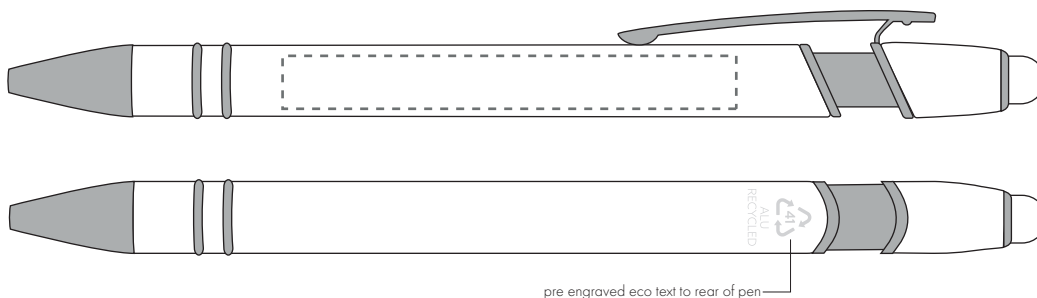

Your Ref:
Our Ref:Quantity:
Version: 1Product Code: TPC731402
Product Colour: WHITE**PRINTING CONCERNS:**

We stock this item in the following colours

**PANTONE REFERENCE(S)**

● Engraving

ARTWORK SCALE 100%

ARTWORK SCALE 100%

Side Engrave Area:
60mm x 7mmProduct Image for visualisation
- colours may vary**The dashed line is to demonstrate print area and will not appear on your printed item****PLEASE NOTE:**