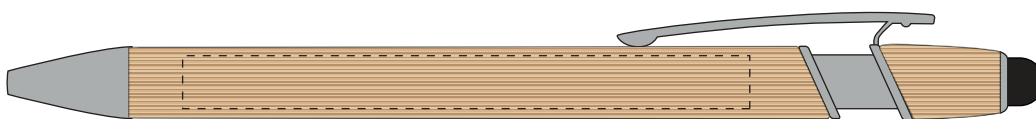

Your Ref:

Quantity:

Product Code: TPC731404

Our Ref:

Version: 1

Product Colour:

**PRINTING CONCERNS:****PRODUCT INFO:**

We stock this item in the following colours

ARTWORK SCALE 100%

ARTWORK SCALE 100%

Max engrave area: 75mm x 7mm

Product Image for visualisation  
- colours may vary

**The dashed line is to demonstrate print area and will not appear on your printed item**