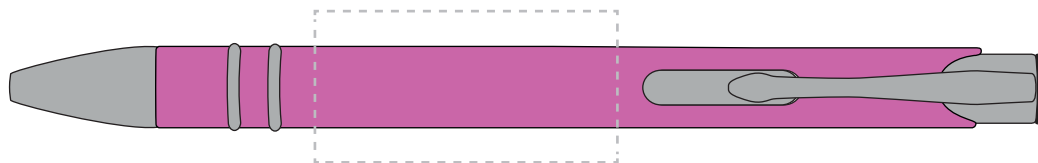

Your Ref:
Our Ref:

Quantity:
Version: 1

Product Code: TPC731701
Product Colour: PINK

PRINTING CONCERNS:

We stock this item in the following colours

**PANTONE REFERENCE(S)**

● Engrave

ARTWORK SCALE 100%

ARTWORK SCALE 100%
Rotary Engrave Area:
40mm x 20mm

Product Image for visualisation
- colours may vary

The dashed line is to demonstrate print area and will not appear on your printed item

PLEASE NOTE:

- All colours including print and product are for visual purposes only and should not be regarded as the actual colour of the product and print.
- Some products may vary from batch to batch and may differ from previous orders.
- The colour and texture of a product can also have an effect on the final print colour.
- By approving this order we accept that you understand these terms.