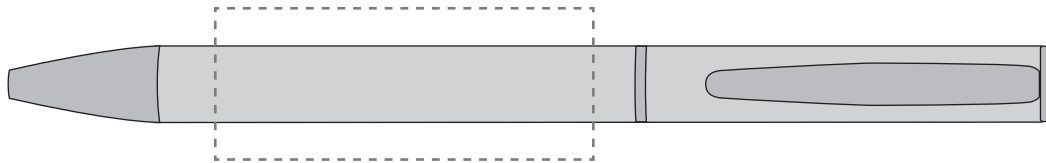

| | | |
|-----------|------------|-------------------------|
| Your Ref: | Quantity: | Product Code: TPC731801 |
| Our Ref: | Version: 1 | Product Colour: SILVER |

PRINTING CONCERNS:

We stock this item in the following colours

**PANTONE REFERENCE(S)**

- Colour 1
- Colour 2
- Colour 3
- Colour 4

ARTWORK SCALE 100%

ARTWORK SCALE 100%

Front Print Area:
50mm x 20mm

Product Image for visualisation
- colours may vary

The dashed line is to demonstrate print area and will not appear on your printed item