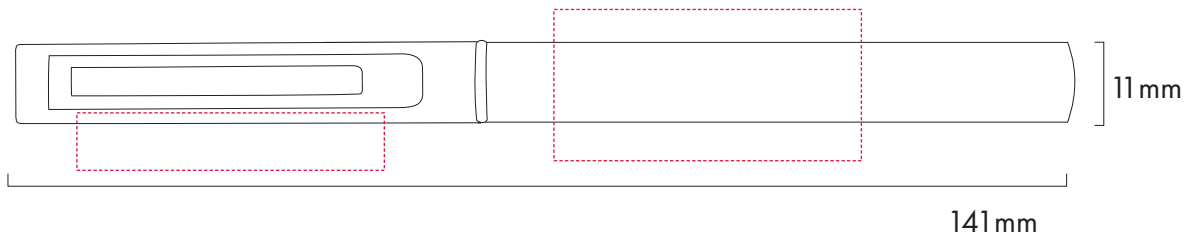

TPC780401 GRENADIER ROLLER

BENEATH CLIP PRINT AREA
40x7mm

BARREL PRINT AREA
40x20mm