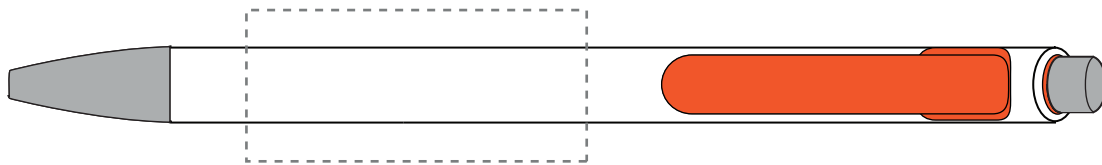

Your Ref:	Quantity:	Product Code: TPC800201
Our Ref:	Version: 1	Product Colour: AMBER

PRINTING CONCERNS:

We stock this item in the following colours

**PANTONE REFERENCE(S)**

- Colour 1
- Colour 2
- Colour 3
- Colour 4

ARTWORK SCALE 100%

ARTWORK SCALE 100%

Front Print Area:
45mm x 20mm**The dashed line is to demonstrate print area and will not appear on your printed item****PLEASE NOTE:**

- All colours including print and product are for visual purposes only and should not be regarded as the actual colour of the product and print.
- Some products may vary from batch to batch and may differ from previous orders.
- The colour and texture of a product can also have an effect on the final print colour.
- By approving this order we accept that you understand these terms.