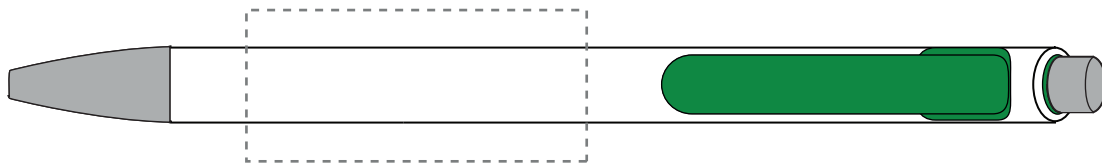

Your Ref:	Quantity:	Product Code: TPC800201
Our Ref:	Version: 1	Product Colour: GREEN

PRINTING CONCERNS:

We stock this item in the following colours

**PANTONE REFERENCE(S)**

- Colour 1
- Colour 2
- Colour 3
- Colour 4

ARTWORK SCALE 100%

ARTWORK SCALE 100%

Front Print Area:
45mm x 20mm**The dashed line is to demonstrate print area and will not appear on your printed item****PLEASE NOTE:**

- All colours including print and product are for visual purposes only and should not be regarded as the actual colour of the product and print.
- Some products may vary from batch to batch and may differ from previous orders.
- The colour and texture of a product can also have an effect on the final print colour.
- By approving this order we accept that you understand these terms.