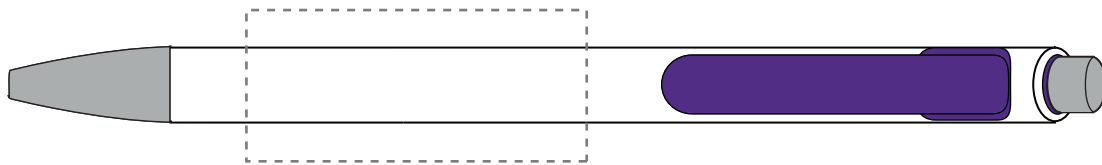

Your Ref:	Quantity:	Product Code: TPC800201
Our Ref:	Version: 1	Product Colour: PURPLE

PRINTING CONCERNS:

We stock this item in the following colours

**PANTONE REFERENCE(S)**

- Colour 1
- Colour 2
- Colour 3
- Colour 4

ARTWORK SCALE 100%

ARTWORK SCALE 100%

Front Print Area:
45mm x 20mm**The dashed line is to demonstrate print area and will not appear on your printed item****PLEASE NOTE:**

- All colours including print and product are for visual purposes only and should not be regarded as the actual colour of the product and print.
- Some products may vary from batch to batch and may differ from previous orders.
- The colour and texture of a product can also have an effect on the final print colour.
- By approving this order we accept that you understand these terms.