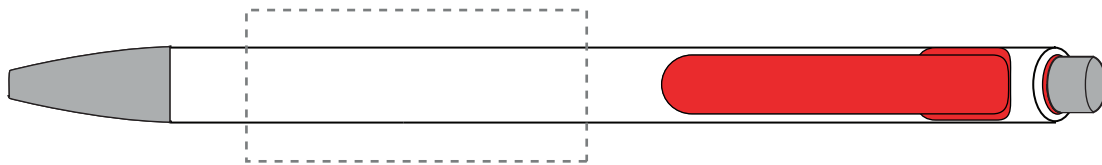

Your Ref:	Quantity:	Product Code: TPC800201
Our Ref:	Version: 1	Product Colour: RED

PRINTING CONCERNS:

We stock this item in the following colours

**PANTONE REFERENCE(S)**

- Colour 1
- Colour 2
- Colour 3
- Colour 4

ARTWORK SCALE 100%

ARTWORK SCALE 100%

Front Print Area:
45mm x 20mm**The dashed line is to demonstrate print area and will not appear on your printed item****PLEASE NOTE:**

- All colours including print and product are for visual purposes only and should not be regarded as the actual colour of the product and print.
- Some products may vary from batch to batch and may differ from previous orders.
- The colour and texture of a product can also have an effect on the final print colour.
- By approving this order we accept that you understand these terms.