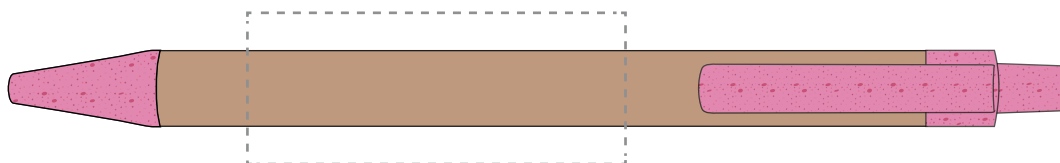

Your Ref:

Quantity:

Product Code: TPC800901

Our Ref:

Version: 1

Product Colour: PINK

PRINTING CONCERNS:

We stock this item in the following colours

**PANTONE REFERENCE(S)**

● Colour 1

● Colour 2

● Colour 3

● Colour 4

ARTWORK SCALE 100%

ARTWORK SCALE 100%

Front Print Area:

50mm x 20mm

Product Image for visualisation
- colours may vary

The dashed line is to demonstrate print area and will not appear on your printed item

PLEASE NOTE:

- All colours including print and product are for visual purposes only and should not be regarded as the actual colour of the product and print.
- Some products may vary from batch to batch and may differ from previous orders.
- The colour and texture of a product can also have an effect on the final print colour.
- By approving this order we accept that you understand these terms.