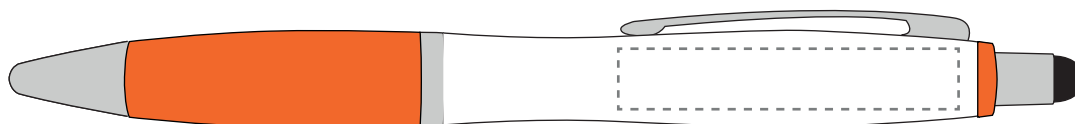

Your Ref:

Quantity:

Product Code: TPC914501

Our Ref:

Version: 1

Product Colour: AMBER

PRINTING CONCERNS:

We stock this item in the following colours

**PANTONE REFERENCE(S)**

- Colour 1
- Colour 2
- Colour 3
- Colour 4

ARTWORK SCALE 100%

Side Print Area:
45mm x 8mm

ARTWORK SCALE 100%

**The dashed line is to demonstrate print area and will not appear on your printed item****PLEASE NOTE:**