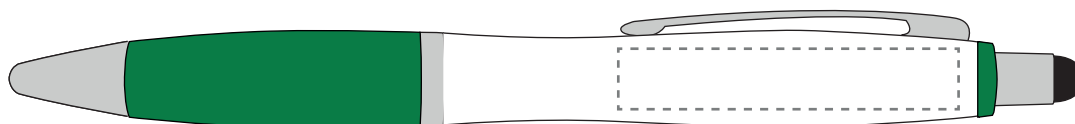

Your Ref:

Quantity:

Product Code: TPC914501

Our Ref:

Version: 1

Product Colour: GREEN

PRINTING CONCERNS:

We stock this item in the following colours

**PANTONE REFERENCE(S)**

- Colour 1
- Colour 2
- Colour 3
- Colour 4

ARTWORK SCALE 100%

Side Print Area:
45mm x 8mm

ARTWORK SCALE 100%

**The dashed line is to demonstrate print area and will not appear on your printed item****PLEASE NOTE:**