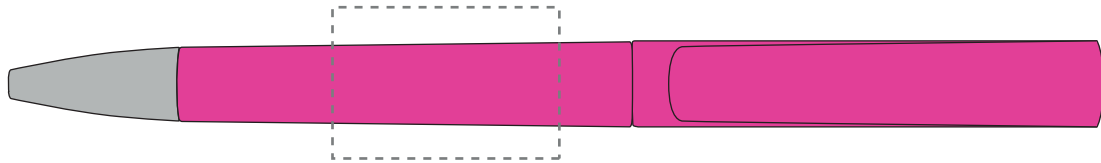

Your Ref:	Quantity:	Product Code: TPC914801
Our Ref:	Version: 1	Product Colour: PINK

PRINTING CONCERNS:

We stock this item in the following colours

**PANTONE REFERENCE(S)**

- Colour 1
- Colour 2
- Colour 3
- Colour 4

ARTWORK SCALE 100%
Front Print Area:
30mm x 20mm

ARTWORK SCALE 100%

The dashed line is to demonstrate print area and will not appear on your printed item

PLEASE NOTE:

- All colours including print and product are for visual purposes only and should not be regarded as the actual colour of the product and print.
- Some products may vary from batch to batch and may differ from previous orders.
- The colour and texture of a product can also have an effect on the final print colour.
- By approving this order we accept that you understand these terms.