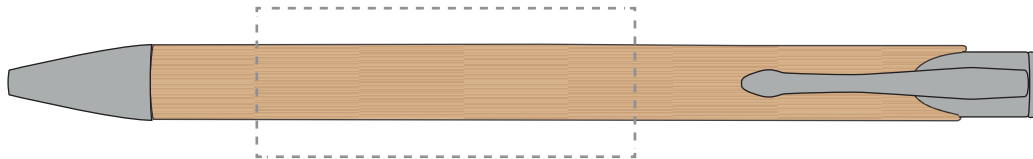

Your Ref:	Quantity:	Product Code: TPC916001
Our Ref:	Version: 1	Product Colour: BAMBOO

PRINTING CONCERNS:

We stock this item in the following colours

**PANTONE REFERENCE(S)**

- Colour 1
- Colour 2
- Colour 3
- Colour 4

ARTWORK SCALE 100%

Front Print Area:
50mm x 20mm

ARTWORK SCALE 100%

Product Image for visualisation
- colours may vary

The dashed line is to demonstrate print area and will not appear on your printed item