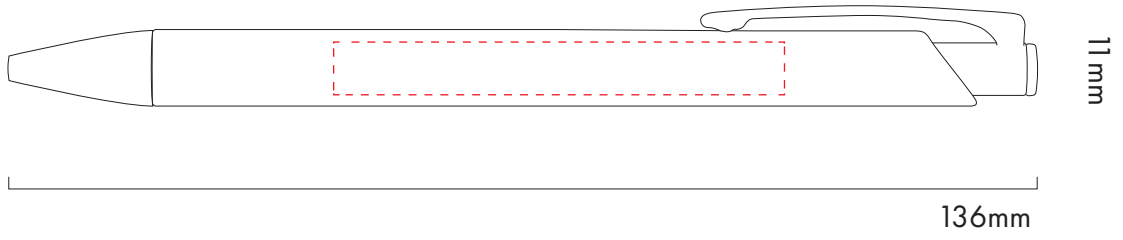

TPC916001 BECK BAMBOO BALL PEN

---

DIGITAL PRINT AREA  
60x7mm