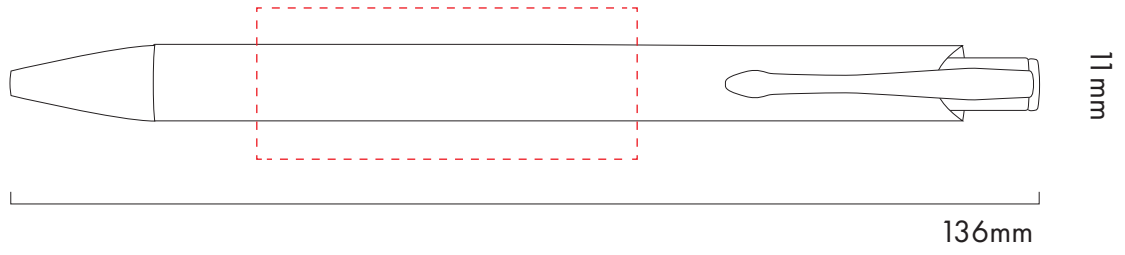

TPC916001 BECK BAMBOO BALL PEN

PRINT AREA
50x20mm