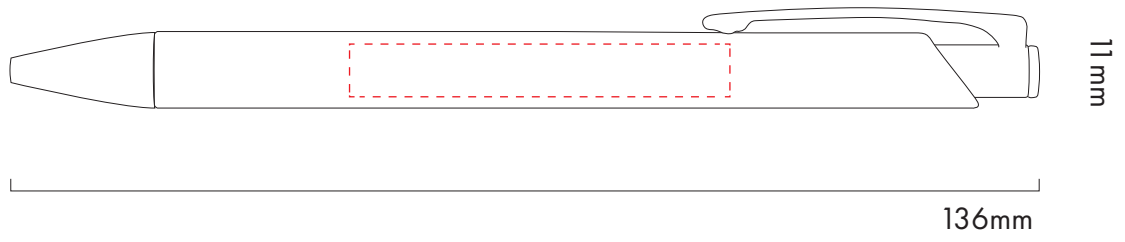

TPC916001 BECK BAMBOO BALL PEN

---

SIDE PRINT AREA  
50x7mm