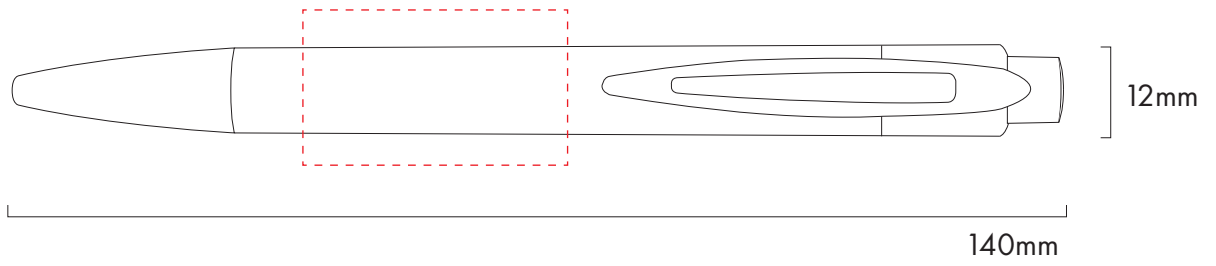

TPC916101 GOA BAMBOO BALL PEN

BARREL PRINT AREA
35x20mm