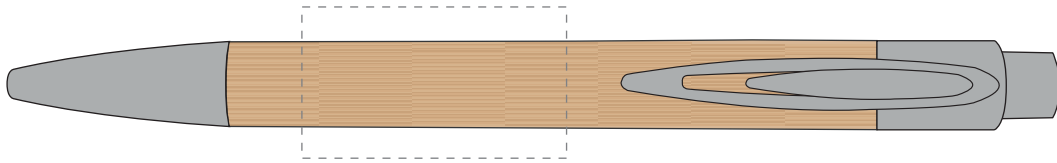

Your Ref:	Quantity:	Product Code: TPC916102NT
Our Ref:	Version: 1	Product Colour:

**PRINTING CONCERNS:****PRODUCT INFO:**

We stock this item in the following colours

**PANTONE REFERENCE(S)**

- Colour 1
- Colour 1
- Colour 1
- Colour 1

ARTWORK SCALE 100%

ARTWORK SCALE 100%  
Max print area: 35mm x 20mm

Product Image for visualisation  
- colours may vary

**The dashed line is to demonstrate print area and will not appear on your printed item**