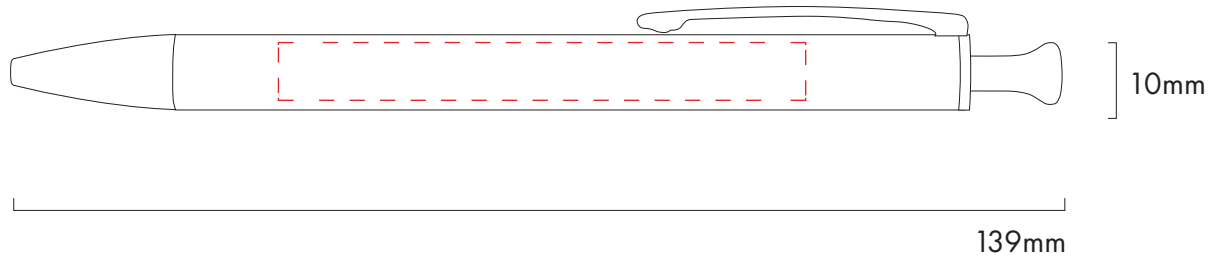

TPC916201 SAMARA WOODEN BALL PEN

---

DIGITAL PRINT AREA  
70x7mm