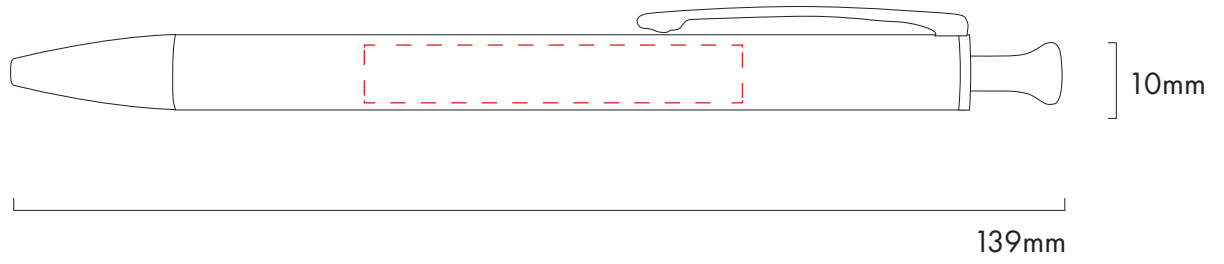

TPC916201 SAMARA WOODEN BALL PEN

---

SIDE PRINT AREA  
50x7mm