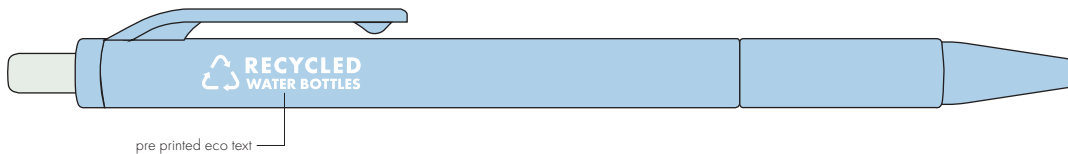

Your Ref:	Quantity:	Product Code: TPC916701
Our Ref:	Version: 1	Product Colour: AQUA

PRINTING CONCERNS:**PRODUCT INFO:**

We stock this item in the following colours

**PANTONE REFERENCE(S)**

- Colour 1
- Colour 1
- Colour 1
- Colour 1

ARTWORK SCALE 100%

ARTWORK SCALE 100%
Max print area: 30mm x 20mm

Product Image for visualisation
- colours may vary

The dashed line is to demonstrate print area and will not appear on your printed item

PLEASE NOTE: