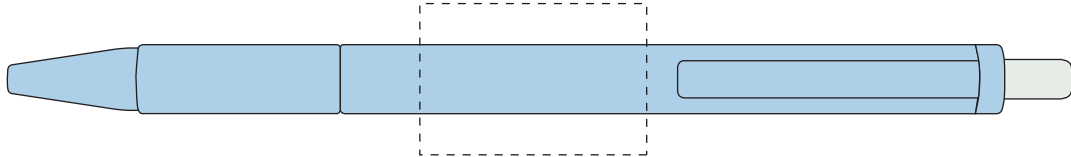

Your Ref:	Quantity:	Product Code: TPC916701
Our Ref:	Version: 1	Product Colour: AQUA

PRINTING CONCERNS:**PRODUCT INFO:**

We stock this item in the following colours

**PANTONE REFERENCE(S)**

- Colour 1
- Colour 1
- Colour 1
- Colour 1

ARTWORK SCALE 100%

ARTWORK SCALE 100%
Max print area: 30mm x 20mm

Product Image for visualisation
- colours may vary

The dashed line is to demonstrate print area and will not appear on your printed item

PLEASE NOTE: