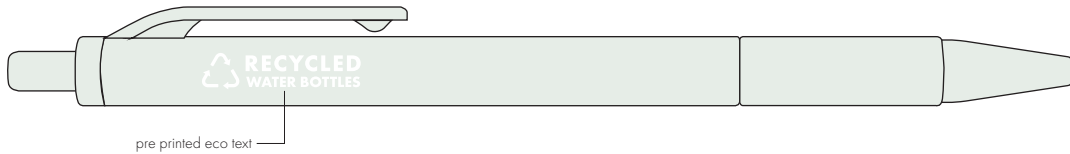

Your Ref:	Quantity:	Product Code: TPC916701
Our Ref:	Version: 1	Product Colour: CLEAR

PRINTING CONCERNS:

PRODUCT INFO:

We stock this item in the following colours

PANTONE REFERENCE(S)

- Colour 1
- Colour 1
- Colour 1
- Colour 1

ARTWORK SCALE 100%

ARTWORK SCALE 100%
Max print area: 30mm x 20mm

Product Image for visualisation
- colours may vary

The dashed line is to demonstrate print area and will not appear on your printed item

PLEASE NOTE: