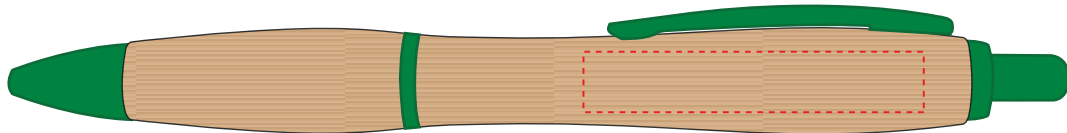

Your Ref:	Quantity:	Product Code: TPC916801
Our Ref:	Version: 1	Product Colour: GREEN

PRINTING CONCERNS:

We stock this item in the following colours

**PANTONE REFERENCE(S)**

- Colour 1
- Colour 2
- Colour 3
- Colour 4

ARTWORK SCALE 100%

ARTWORK SCALE 100%

Print Area:
45mm x 8mm**The dashed line is to demonstrate print area and will not appear on your printed item****PLEASE NOTE:**

- All colours including print and product are for visual purposes only and should not be regarded as the actual colour of the product and print.
- Some products may vary from batch to batch and may differ from previous orders.
- The colour and texture of a product can also have an effect on the final print colour.
- By approving this order we accept that you understand these terms.