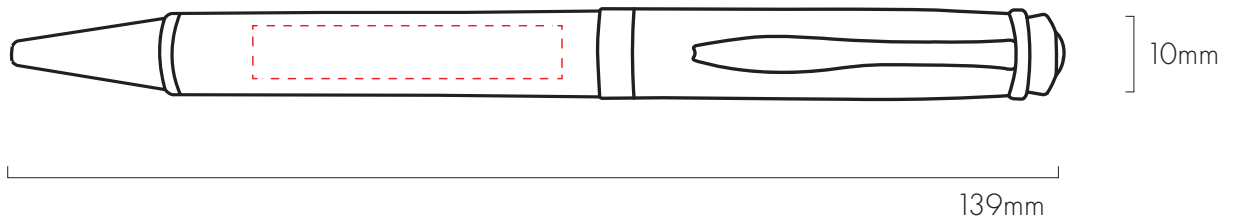

TPC920801 CONRAN BALL PEN

FLAT ENGRAVE AREA
40x7mm