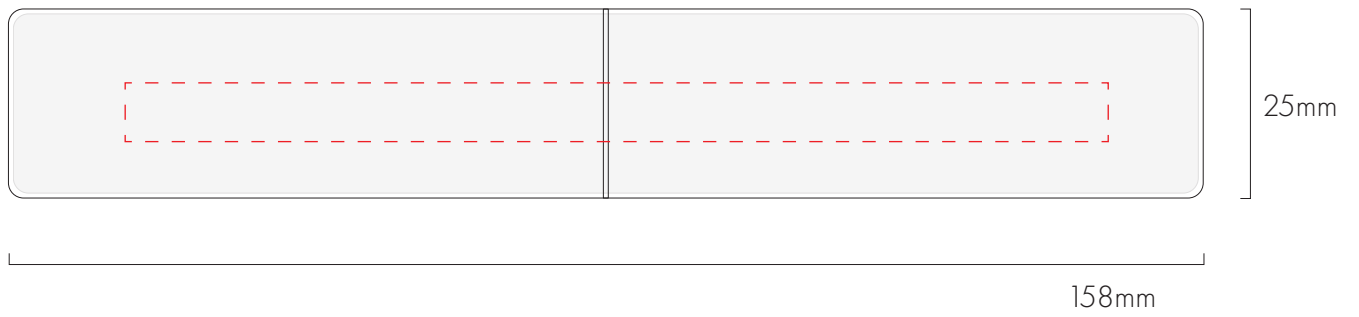

SPOT COLOUR
50x10mm

DIGITAL PRINT
130x7mm