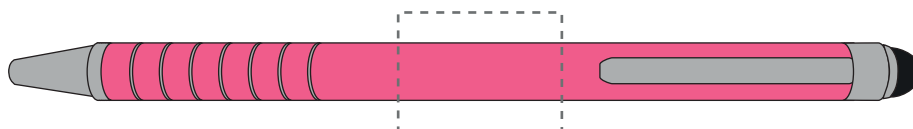

Your Ref:

Quantity:

Product Code: TPC921501

Our Ref:

Version: 1

Product Colour: PINK

PRINTING CONCERNS:

We stock this item in the following colours

**PANTONE REFERENCE(S)**

- Colour 1
- Colour 2
- Colour 3
- Colour 4

ARTWORK SCALE 100%

Max Print Area:
22mm x 16mm

ARTWORK SCALE 100%

**The dashed line is to demonstrate print area and will not appear on your printed item****PLEASE NOTE:**